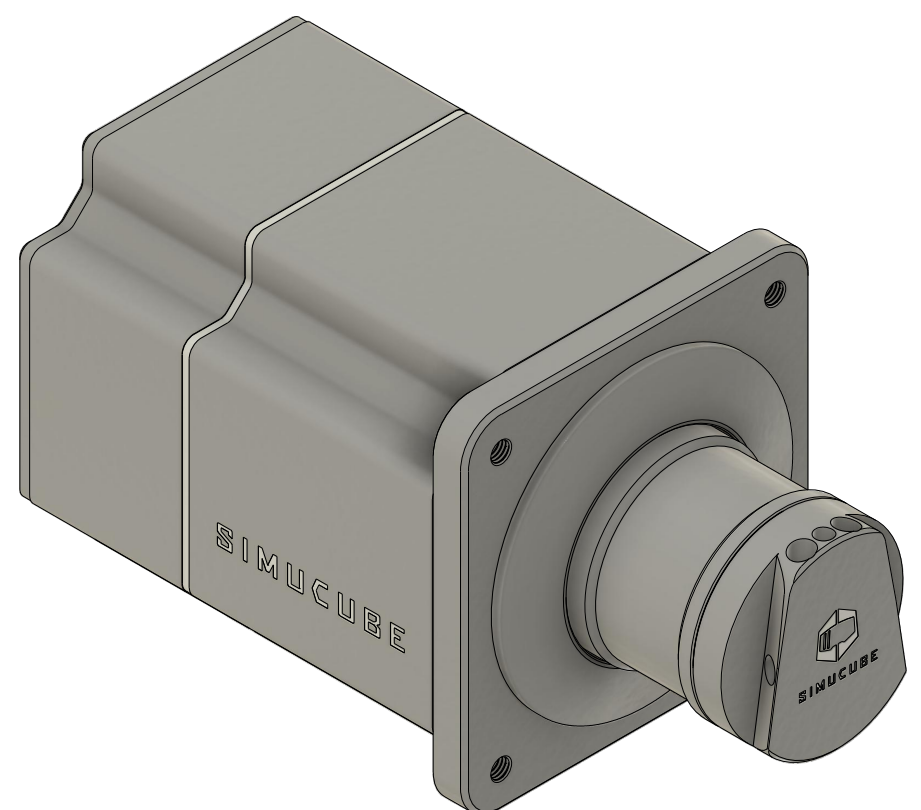

# SIMUCUBE 2 Sport

Ø 145 mm PCD 4x M8x1.25 thread

Use thread lock for secure mounting

**SIMUCUBE**