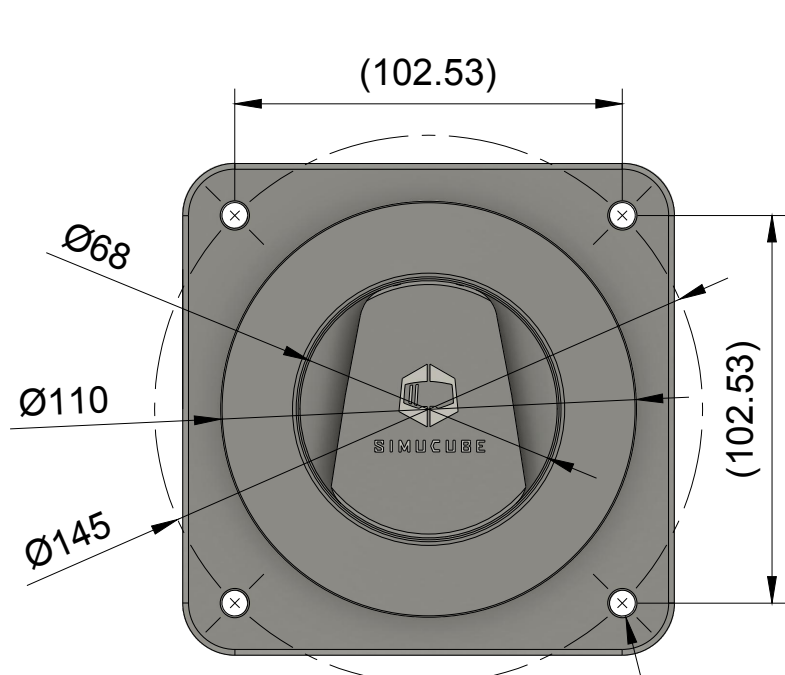

# SIMUCUBE 2 Sport

Ø 145 mm PCD 4x M8x1.25 thread

Use thread lock for secure mounting

**SIMUCUBE**