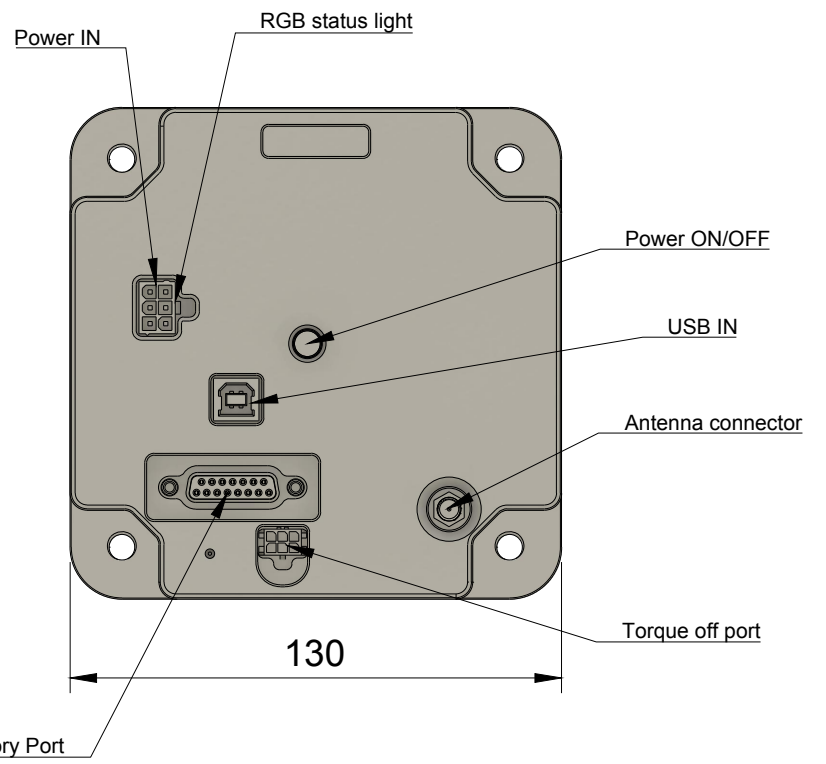

# SIMUCUBE 2 Sport

Ø 145 mm PCD 4x M8x1.25 thread

Use thread lock for secure mounting

**SIMUCUBE**