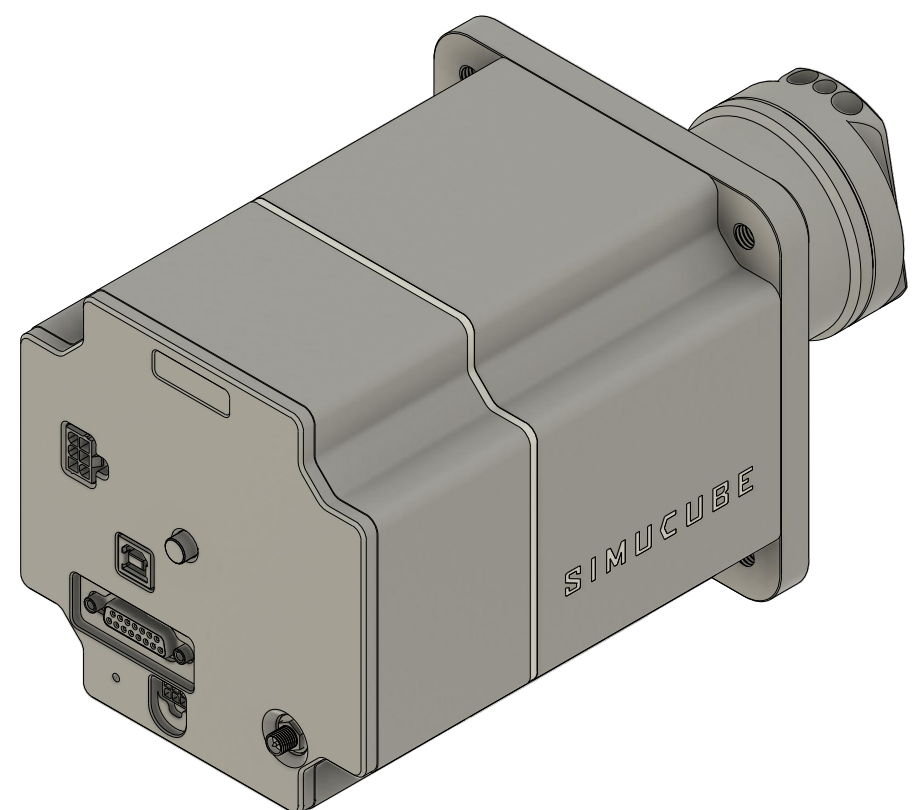

# SIMUCUBE 2 Sport

Ø 145 mm PCD 4x M8x1.25 thread

Use thread lock for secure mounting

**SIMUCUBE**