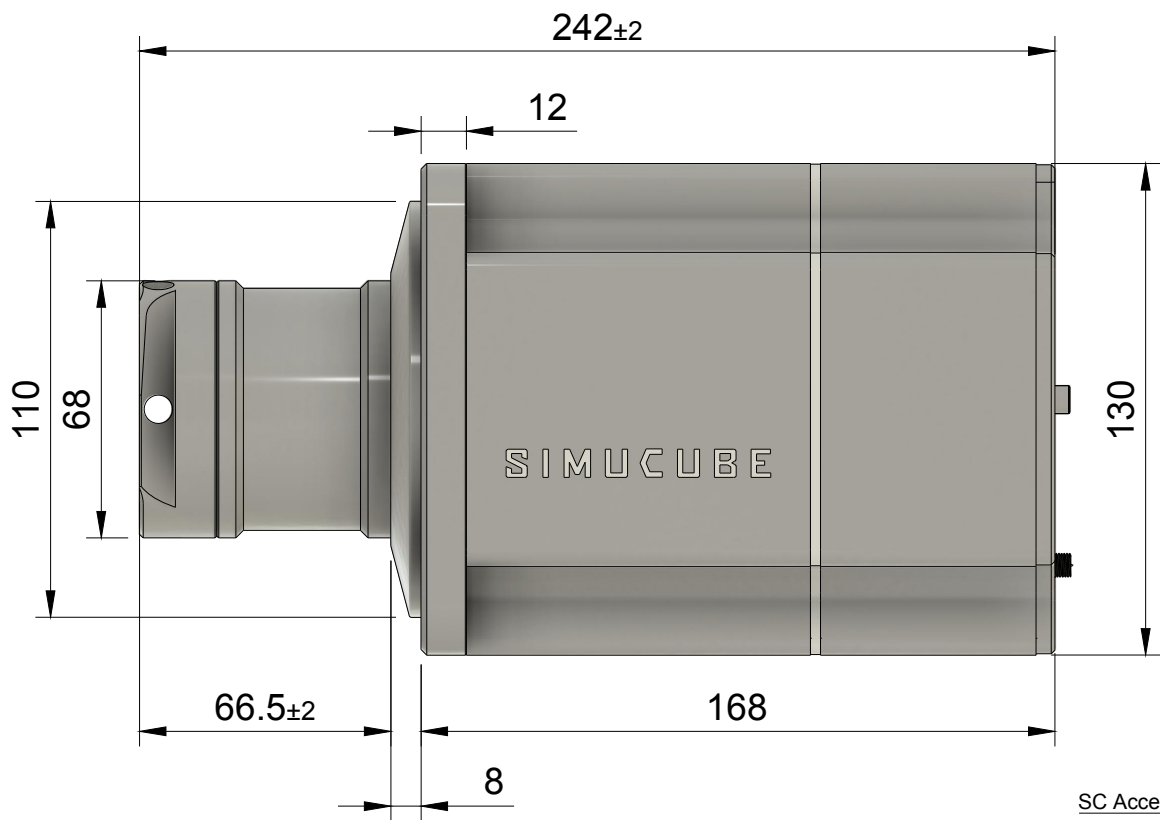

# SIMUCUBE 2 Sport

Ø 145 mm PCD 4x M8x1.25 thread

Use thread lock for secure mounting

**SIMUCUBE**